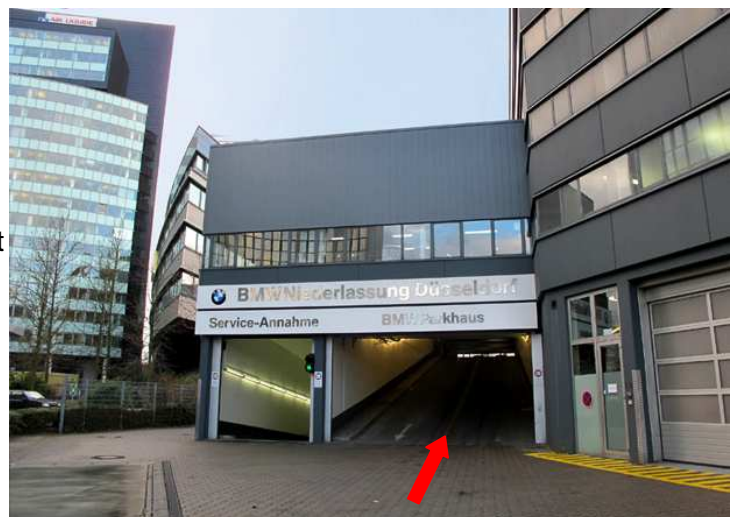

multiline

Parking Instruction

Our headquarter is located right in the center of Düsseldorf above the BMW offices:

**Grafenberger Allee 277-287
40237 Düsseldorf
Entrance B**

Parking:

Please enter the car park and find our multiline parking deck on 4th floor. Your exclusive parking area is marked by „Gäste“ (guests, number 284 & 285). If those are already occupied please feel free to use our employee area, marked by „Mitarbeiter“.

The reception for all visitors is on 3rd floor, entrance B („Eingang B“) After parking, please take the elevator to the ground floor. Leave the building, turn left and go to entrance B.

We are looking forward to see you. Have a save trip!